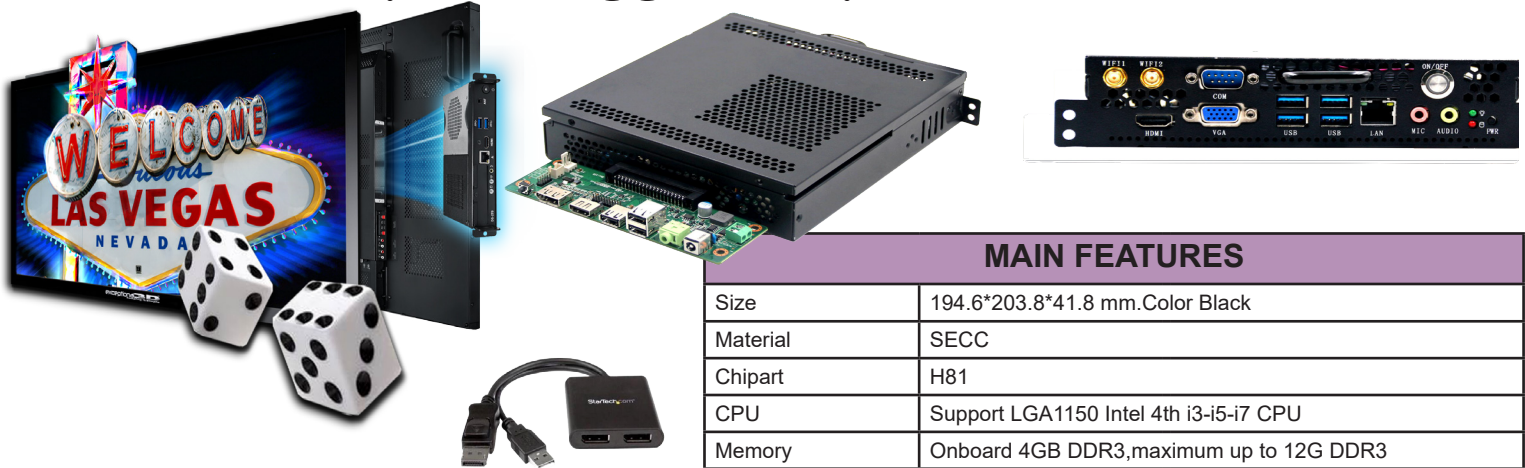

Model#-EX3D-OPS

Open Pluggable Specification

THE 4K 3D OPS media player by EXCEPTIONAL 3D is an exclusive UHD OPS Media Player solution built & designed to support select Exceptional 3D digital signage displays with an expansion slot, this solution eliminates the need for external PCs, cables, mounts and power supply. Featuring Support power booting/plug and play. 80-Pin Port output, the units also include Wifi and Ethernet connectivity. This module has been optimized for reliable 4K & HD video playback and, with support for Windows OS, has the flexibility to run Exceptional 3D stand-alone or CMS software, as well as select custom applications.

MAIN FEATURES

Size	194.6*203.8*41.8 mm.Color Black	
Material	SECC	
Chipart	H81	
CPU	Support LGA1150 Intel 4th i3-i5-i7 CPU	
Memory	Onboard 4GB DDR3,maximum up to 12G DDR3	
Graphic Card	According to selected CPU model and Decide Graphics	
Sound	Integrated RealtekALC662 HD	
Expansion Slot	Support OPS extension by Intel OPS Interface Specifications	
	1*MINI-PCIE socket(Support wifi/3G module)	
	1*MINI-SATAsocket(Support SSD/HDD)	
Storage	HDD 2.5*SATAHDD	
	SSD	
Back I/O Interfaces	Display Output	HDMI, VGA
	Network Output	1*Realtek 81111EL(Gigabit Ethernet)
	COM	1*RS232
	USB	4*USB3.0
	Audio Interface	1*MIC-IN 1*LINE-OUT
	Switch and Lamp	1*Switch Button, 1*Power&HDD LED
	OPS card I/O	Display Output
OPS card I/O	USB	3*2.0
	Power	1*DC-JACK
	Audio	1*LINE-OUT
	Switch	1*Switch Button
	Power Supply	12V-19V DC(SupportHardware, Automatic startup function support Power On)
	System	Windows7, windows 8, windows8.1, windows10, linux
	Specification	Power Supply