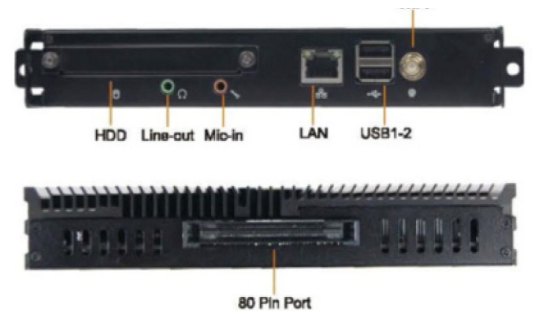

FUTURE-PROOF YOUR DIGITAL SIGNAGE IN STYLE
with this sleek glasses-free 3D Digital Signage LED display.

Operational flexibility

- Edge LED Backlight
- Network Controllability: RJ45
- Smart insert in the back cover to place OPS Media Player
- Smart Control Software Suite
- Remote Management and Configuration via RS232
- SmartPower for energy saving
- Available in landscape only
- Ideal applications for retail and transit

OPS 3D Media Player

Developed for the digital signage market, the Open Pluggable Specification (OPS) slot is designed to make changing or upgrading your media player mere child's play. Simply plug your media player in to the display and you're ready. no matter whether you have an entry level, mid-range or high-end media player, OPS is fully compatible bringing you a lower tCo over the longer term.

**55" HD
GLASSES-FREE
LED DISPLAY**
Model #-EX3DHD-55

PRODUCT SPECIFICATIONS

DISPLAY PARAMETERS	
Panel Size	55"
LCD Type	LED
3D Technology	Lenticular 9 Views
Optimal Viewing Distance	10-12 Ft., 3.04m-3.65m
Resolution	1920x1080@60Hz
Brightness	450cd/m ²
Contrast Ratio	1300:1
Response Time	12ms
Voltage	100-240VAC 50-60Hz
Speaker Configuration	10W+10W
Industrial Cooling Fan	YES
VESA Compatible	YES
INTERFACE	
OPS	Optional
HDMI	1
DVI	1
VGA	1
PC AUDIO	1
USB	1
AUDIO IN L/R	×1/ ×1
AUDIO OUT L/R	×1/ ×1