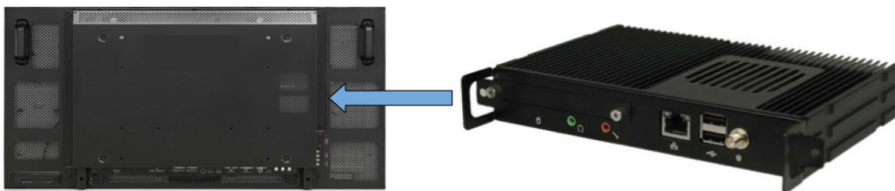

FUTURE-PROOF YOUR DIGITAL SIGNAGE IN STYLE
with this sleek glasses-free 3D Digital Signage LED display.

Operational flexibility

- Edge LED Backlight
- Network Controllability: RJ45
- Smart insert in the back cover to place OPS Media Player
- Smart Control Software Suite
- Remote Management and Configuration via RS232
- SmartPower for energy saving
- Available in landscape only
- Ideal applications for retail and transit

OPS 3D Media Player

Developed for the digital signage market, the Open Pluggable Specification (OPS) slot is designed to make changing or upgrading your media player mere child's play. Simply plug your media player in to the display and you're ready. no matter whether you have an entry level, mid-range or high-end media player, OPS is fully compatible bringing you a lower tCo over the longer term.

**55" HD
GLASSES-FREE
LED DISPLAY**
Model #-EX3DHD-55

PRODUCT SPECIFICATIONS

DISPLAY PARAMETERS	
Panel Size	55"
LCD Type	LED
3D Technology	Lenticular 9 Views
Optimal Viewing Distance	10-12 Ft., 3.04m-3.65m
Resolution	1920x1080@60Hz
Brightness	450cd/m ²
Contrast Ratio	1300:1
Response Time	12ms
Voltage	100-240VAC 50-60Hz
Speaker Configuration	10W+10W
Industrial Cooling Fan	YES
VESA Compatible	YES
INTERFACE	
OPS	Optional
HDMI	1
DVI	1
VGA	1
PC AUDIO	1
USB	1
AUDIO IN L/R	×1/ ×1
AUDIO OUT L/R	×1/ ×1