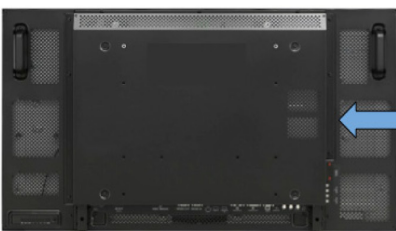

**46" HD
GLASSES-FREE
LED DISPLAY**
Model #-EX3DHD-46

PRODUCT SPECIFICATIONS

DISPLAY PARAMETERS	
Panel Size	46"
LCD Type	LED
3D Technology	Lenticular 9 Views
Optimal Viewing Distance	8-10 Ft., 2.43-3.04m
Resolution	1920x1080@60Hz
Brightness	500cd/m ²
Contrast Ratio	4000:1
Response Time	6.5ms
Voltage	90-264VAC 60Hz
Speaker Configuration	10W+10W
Industrial Cooling Fan	YES
VESA Compatible	YES
INTERFACE	
OPS	Optional
HDMI	1
DVI	1
VGA	1
PC AUDIO	1
USB	2
AUDIO IN L/R	×1/ ×1
AUDIO OUT L/R	×1/ ×1

FUTURE-PROOF YOUR DIGITAL SIGNAGE IN STYLE
with this sleek glasses-free 3D digital signage LED display. Our 46" HD is the most popular cost effective model.

Operational flexibility

- Edge LED Backlight
- Network Controllability: RJ45
- Smart insert in the back cover to place a small
- Smart Control Software Suite
- Remote Management and Configuration via rs232
- SmartPower for energy saving

OPS 3D Media Player

Developed for the digital signage market, the Open Pluggable Specification (ops) slot is designed to make changing or upgrading your media player mere child's play. Simply plug your media player in to the display and you're ready. No matter whether you have an entry level, mid-range or high-end media player, ops is fully compatible bringing you a lower tCo over the longer term.