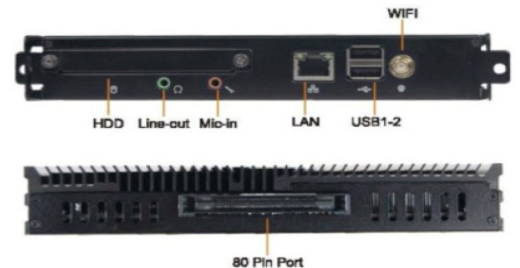

**46" HD
GLASSES-FREE
LED DISPLAY**
Model #-EX3DHD-46

PRODUCT SPECIFICATIONS

DISPLAY PARAMETERS	
Panel Size	46"
LCD Type	LED
3D Technology	Lenticular 9 Views
Optimal Viewing Distance	8-10 Ft., 2.43-3.04m
Resolution	1920x1080@60Hz
Brightness	500cd/m ²
Contrast Ratio	4000:1
Response Time	6.5ms
Voltage	90-264VAC 60Hz
Speaker Configuration	10W+10W
Industrial Cooling Fan	YES
VESA Compatible	YES
INTERFACE	
OPS	Optional
HDMI	1
DVI	1
VGA	1
PC AUDIO	1
USB	2
AUDIO IN L/R	×1/ ×1
AUDIO OUT L/R	×1/ ×1

FUTURE-PROOF YOUR DIGITAL SIGNAGE IN STYLE
with this sleek glasses-free 3D digital signage LED display. Our 46" HD is the most popular cost effective model.

Operational flexibility

- Edge LED Backlight
- Network Controllability: RJ45
- Smart insert in the back cover to place a small
- Smart Control Software Suite
- Remote Management and Configuration via rs232
- SmartPower for energy saving

OPS 3D Media Player

Developed for the digital signage market, the Open Pluggable Specification (ops) slot is designed to make changing or upgrading your media player mere child's play. Simply plug your media player in to the display and you're ready. No matter whether you have an entry level, mid-range or high-end media player, ops is fully compatible bringing you a lower tCo over the longer term.